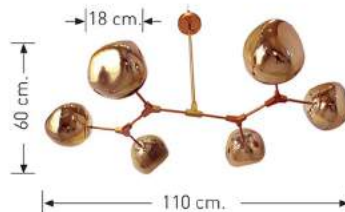

Kod/Code
ALP3113-6

GOLD
CHROME
COPPER